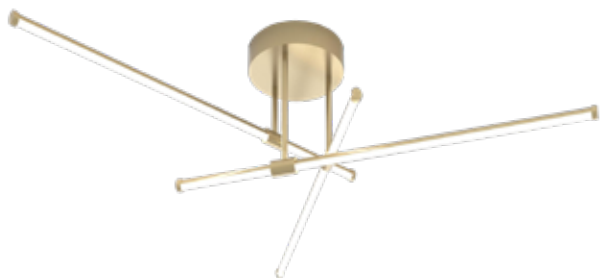

# ELIA/PLGD

ceiling lamp

The Elia Collection embodies the concept of illuminated minimalism, with lamps characterized by an extruded aluminum profile that offers extraordinary simplicity. These lamps not only provide light but also decorate the spaces they inhabit. With their essential and clean design, the Elia Collection represents a perfect blend of functionality and aesthetics, offering sophisticated lighting that harmoniously integrates into the decor.

7241D	ELIA/PLGD O
7265D	ELIA/PLGD N
Power	36W Led Integrated
Input	220/240 V- 50/60Hz
Kelvin	Sikrea Dynamic Dimmer
Dimmable	Yes
Real Lumen	Dimmable Max 2450
CRI	85
IP	20

Article compatible with Sikrea Dynamic Dimmer + (cod. 4868)

#### PACKAGING DATA :

Packages	1
Net Weight	1,1kg
Gross Weight	1,9kg
Volume	0,0309 m <sup>3</sup>

Any interventions on the light source of this article must be carried out by qualified personnel or by the manufacturer himself.  
Any operation carried out without prior consultation with Contemporanea srl will void the guarantee

#### MATERIAL :

Frame	Metal
Diffuser	PMMA