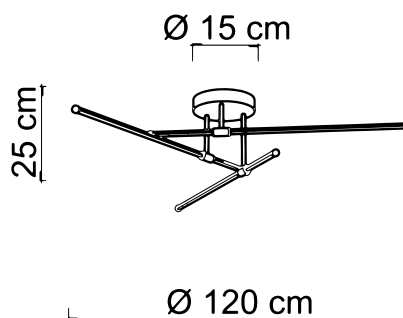

ELIA/PLGD

ceiling lamp

The Elia Collection embodies the concept of illuminated minimalism, with lamps characterized by an extruded aluminum profile that offers extraordinary simplicity. These lamps not only provide light but also decorate the spaces they inhabit. With their essential and clean design, the Elia Collection represents a perfect blend of functionality and aesthetics, offering sophisticated lighting that harmoniously integrates into the decor.

7241D	ELIA/PLGD O
7265D	ELIA/PLGD N
Power	36W Led Integrated
Input	220/240 V- 50/60Hz
Kelvin	Sikrea Dynamic Dimmer
Dimmable	Yes
Real Lumen	Dimmable Max 2450
CRI	85
IP	20

Article compatible with Sikrea Dynamic Dimmer + (cod. 4868)

PACKAGING DATA :

Packages	1
Net Weight	1,1kg
Gross Weight	1,9kg
Volume	0,0309 m³

Any interventions on the light source of this article must be carried out by qualified personnel or by the manufacturer himself.
Any operation carried out without prior consultation with Contemporanea srl will void the guarantee

CE ENEC RoHS

*Item completed of
Sikrea Dynamic Dimmer*

SDD

MATERIAL :

Frame	Metal
Diffuser	PMMA

FINISHING TABLE:

Frame	Painted Gold	cod. 7241
	Matt Black	cod. 7265